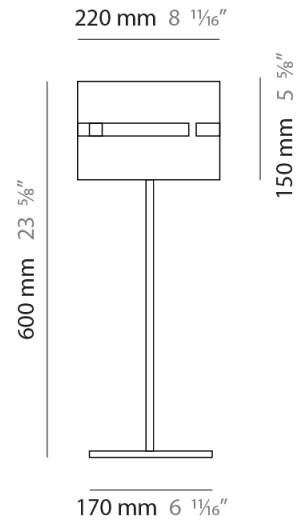

PROJECT	
TYPE	
SPECIFIER	
QUANTITY	
DATE	

LUZ OCULTA METAL PORTABLE

D54022-

base number   Finish
Options

1. To build a product code in our configurator select the specify button on the base model # product page
2. To build a manual product code on this datasheet choose from the options listed below in blue font and add the suffix to the base model #

GENERAL

Series: Luz Oculta
Subseries: Luz Oculta Metal
Brand: Fambuena
Division: Design
Mounting Type: Portable
Mounting Location: Floor
Subcategory: Floor

PHYSICAL

Shape: Cylinder
Diameter (mm): 220
Diameter (in): 8 ¹¹/₁₆
Height (mm): 1500
Height (in): 59 ¹/₁₆
Light Distribution: Direct / Indirect
Fixture Finish: [BRA](#) / [BRZ](#) / [ABR](#)
Fixture Material: Metal
Upon Request: Bolt Down

ELECTRICAL

Number of Lamps: 1
Lamp Type: LED Retrofit
Lamp Shape: B10
Bulb Included: Bulb Not Included
Max. Wattage Per Lamp (W): 4
Lamp Base: E12
Input Voltage (V): 120

LED

OPTICAL

RATINGS AND CERTIFICATIONS

Certified By: Certified for North American Standards
IP rating: IP20